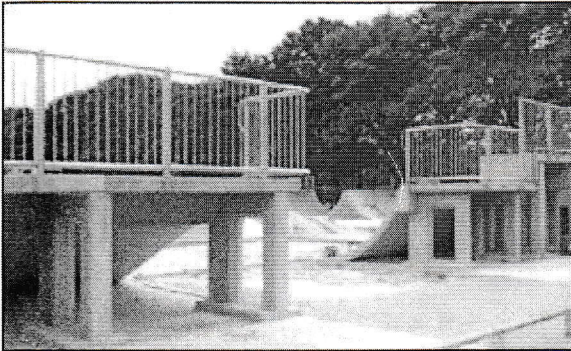

bbc.co.uk

May 2003

Skate park gets a face lift

The new skatepark under construction

The upgrade of Woodhouse Moor Skate Park is well underway, and it's all thanks to the local skaters.

SEE ALSO

[More from Extreme Sports](#)